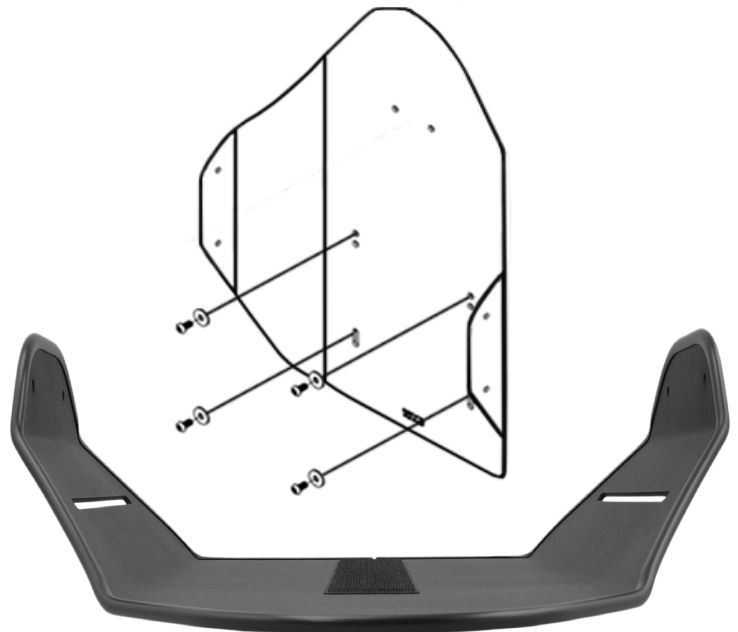

## Product Description

---

The idea behind the design of the Q-Back is to allow for seamless integration of the ADI back support line to the Quantum TB3 Power Positioning System. This combination will grant the consumer an array of back support height, width, depth and profile options for their multifunctional Quantum TB3 System, resulting in a highly sophisticated seating package.

## Features

---

- The new Q-Back includes a high quality Lycra cover to complement the anti-shear features of the TB3 system, as well as offering water resistance and breathability.
- The hole pattern on the Q-Back is designed for ease of installation to the TB3 back plate as well as offering height adjustability in .5" increments equaling a total of 3.5" of height adjustment.
- Additional slots have been included on the Q-Back to allow for integration of Stealth laterals and positioning straps.
- Pre-drilled holes for mounting head-rests.
- New XX-Tall (22") height option.

## Sizes

- Heights – Standard (16"), Tall (18"), X-Tall (20"), XX-Tall (22")
- Widths – 16", 18", 20"
- Contours – Active (2.5"), Deep (4"), Extra Deep (6")
- Profiles – AL Series (Scapular Cut-Out), AFT Series (Flat Top)
- **Custom options available**

Pre-drilled holes for headrest

Flush mounting

3.5" in height adjustment

High quality Lycra cover