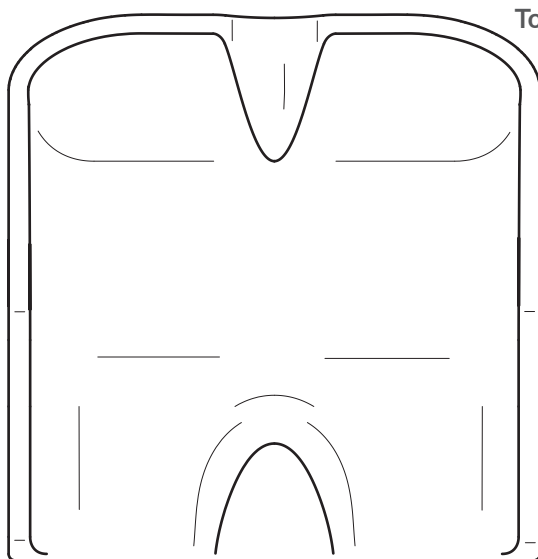

Account Number: _____ Date: _____ Marked for: _____

MULTIPLE ORDER ESSENCE SPP CUSHION

This section allows multiple cushions of various sizes to be ordered. Reference parts, prices, and available sizes on the previous page.

	Quantity	Size	Width	Depth	Wedges	Small	Medium	Large	Add Liner	Polyur.	Cover	Coolcore	Mesh
A													
B													
C													
D													
E													
F													

SPECIAL ORDER ESSENCE SPP CUSHION

Please detail your special order cushion request. All special order cushion requests must be approved with the Quantum Custom Department. Please contact Quantum Inside Sales or Custom Department with questions. Extended lead time will apply. Cushion part numbers involved will be the cushion part number listed in previous sections modified to meet special order request stated in details below. Drawings are available below for sketch details.

Special Order Essence SPP Cushion..... POA*
Details (Include wedges in request)

---

*Price on application