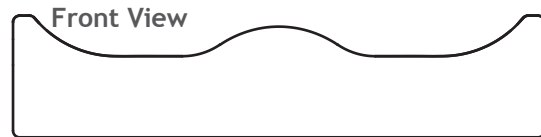

Account Number: _____ Date: _____ Marked for: _____

MULTIPLE ORDER ESSENCE SPP CUSHION

This section allows multiple cushions of various sizes to be ordered. Reference parts, prices, and available sizes on the previous page.

	Quantity	Size	Width	Depth	Wedges	Small	Medium	Large	Add Liner	Polyur.	Cover	Coolcore	Mesh
A													
B													
C													
D													
E													
F													

SPECIAL ORDER ESSENCE SPP CUSHION

Please detail your special order cushion request. All special order cushion requests must be approved with the Quantum Custom Department. Please contact Quantum Inside Sales or Custom Department with questions. Extended lead time will apply. Cushion part numbers involved will be the cushion part number listed in previous sections modified to meet special order request stated in details below. Drawings are available below for sketch details.

Special Order Essence SPP Cushion..... POA*
Details (Include wedges in request)

---

*Price on application