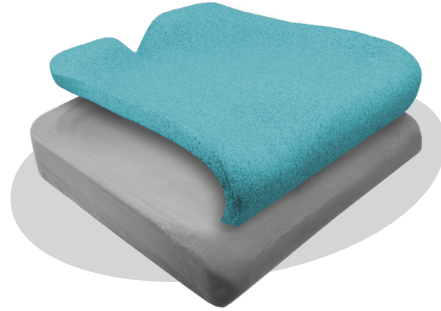

Stealth Zen SP Cushion Order Form Retail

32 Wedgwood Rd, Bicester, OX26 4UL | 01869 324600 | sales@quantumrehab.co.uk

Account Number: _____ Date: _____
Retailer: _____
Contact: _____
Phone: _____ Fax: _____
Email: _____
PO Number: _____
Marked for: _____
Ship to Address: _____
City: _____ Postcode: _____

This form is interactive when viewed with [Adobe Acrobat Reader](#) and may not function correctly if opened with applications other than Acrobat. Prices, specifications, part numbers, and availability are subject to change without notice.

ZEN SP CUSHION

This cushion offers skin protection and a Coolcore 4-way stretch, breathable cover. Weight capacities are 79.37 kg for 10"-14" width, 158.75 kg for 15"-21" width, and 181.43 kg for 22" width and greater. The XXY part of all part numbers on this page directly relate to the dimensions of the cushion, where XX represents the width and YY represents the depth. For example, a 16" wide by 18" deep cushion would be ST-ZENSP1618. Available sizes are shown on the chart to the right.

1. Cushion Selection

Zen SP Cushion, 10"-21" Wide £140
Zen SP Cushion, 22"-24" Wide.....£160

Cushion Part: **ST-ZENSPXXYY**

Cushion Width: _____

Cushion Depth: _____

The Zen cushion comes as standard with a Coolcore cover

		Width											
		10"	12"	14"	15"	16"	17"	18"	19"	20"	21"	22"	24"
Depth	10"				-	-	-	-	-	-	-	-	-
	12"				-	-	-	-	-	-	-	-	-
	14"				-	-	-	-	-	-	-	-	-
	15"	-	-	-		-	-	-	-	-	-	-	-
	16"	-	-				-						-
	17"	-	-	-		-							-
	18"	-	-										
	19"	-	-	-	-	-							
	20"	-	-	-	-								
	21"	-	-	-	-	-	-						
	22"	-	-	-	-	-	-	-					
	23"	-	-	-	-	-	-	-	-				
24"	-	-	-	-	-	-	-	-	-				

2. Alternative Cushion Cover

The Zen SP cushion is standard with a Coolcore cover ZENSP-NBLK**** which can be substituted with a Mesh or Stealth Tek cover (Please select one)

Alternative Mesh Cover ..... £FOC

Cover Part: **ZENSP-MBLKXXYY**

Cushion Width: _____

Cushion Depth: _____

Alternative Stealth Tek Cover ..... £FOC

Cover Part: **ZENSP-TBLKXXYY**

Cushion Width: _____

Cushion Depth: _____

3. Add Fluid Proof Liner

The Zen SP cushion is available with optional Fluid Proof Urethane or Fluid Proof Polyurethane Liners

Polyurethane Liner £48

Cover Part: **PUL1709030XXYY**

Cushion Width: _____

Cushion Depth: _____

Urethane Liner £30

Cover Part: **URL1709070XXYY**

Cushion Width: _____

Cushion Depth: _____

New SIM G base, SunMate FRG XXSoft (blue top-per), low profile, lightweight

Weight Capacities

10-14" - 79.37 kg

15-21" - 158.75 kg

22" and Above - 181.43 kg

Overall Weight

1.1 kg

Overall Height

3"

10x10" up to 24x24"

Odd sizes available

Custom sizing available